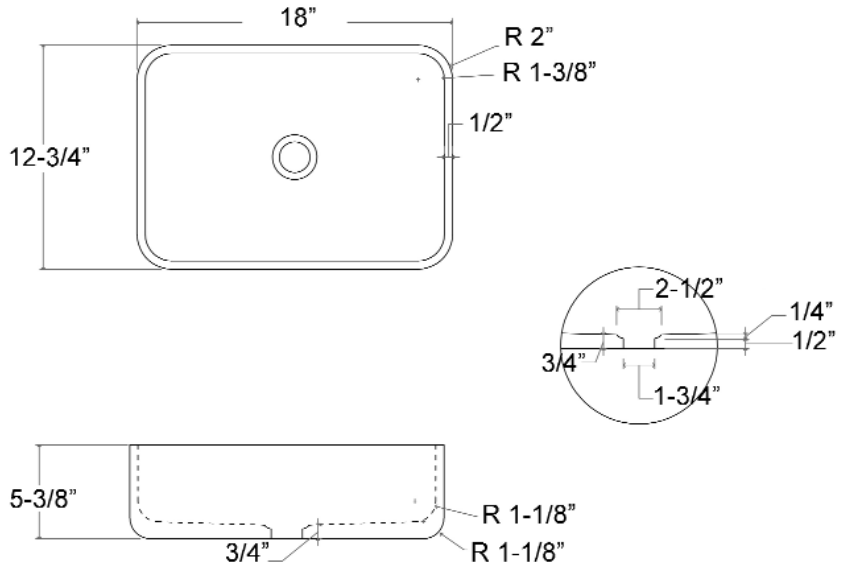

CARE ALERT

Please beware honed finish is more susceptible to stains

*Please do NOT drill hole without template or actual product.

Interior Dimensions:

Basin Interior: 17" x 11-5/8"
Basin Depth: 4-1/4"